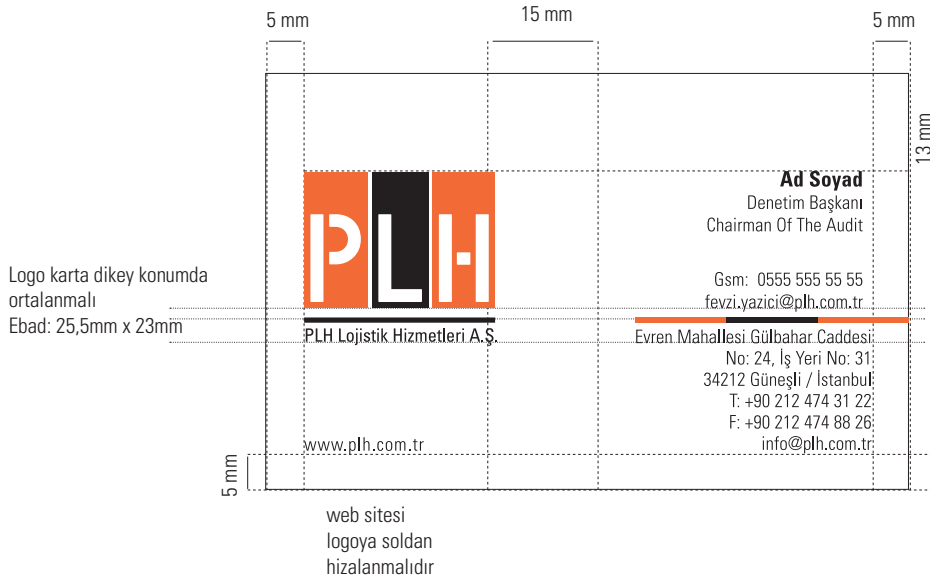

Kartvizit

Boyut: 85 mm x 55 mm

Renk: Pantone Orange 021C + Siyah

Kağıt: 300 gr Çift Taraflı Bristol

Ad Soyad: Univers Condensed Bold, 8pt.

Ünvan: Univers Condensed Light, 7 pt.

Firma Ünvan: Univers Condensed Bold, 7pt.

Adres ve website: Univers Condensed Light, 7 pt.