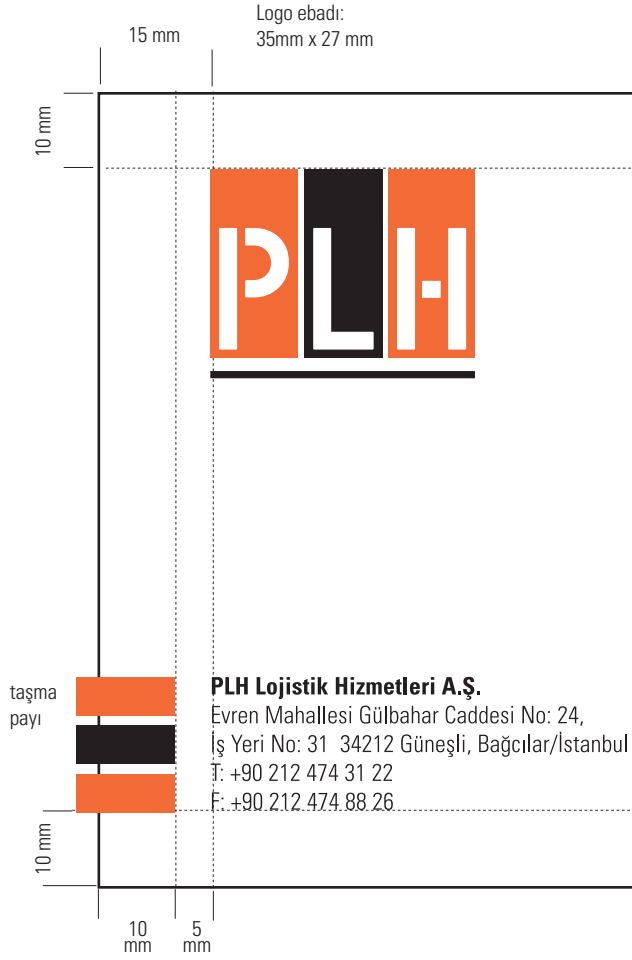

Zarf

diplomat, torba, davetiye

Boyut: 240 mm x 110 mm diplomat zarf
Renk: Pantone Orange 021 C + Siyah
Kağıt: 110 gr 1. hamur

Firma Ünvan: Unvers Condensed Bold, 9pt.
Adres: Unvers Condensed Light, 9 pt.

Diğer tüm zarf ebatlarında aynı ölçüler kullanılır.